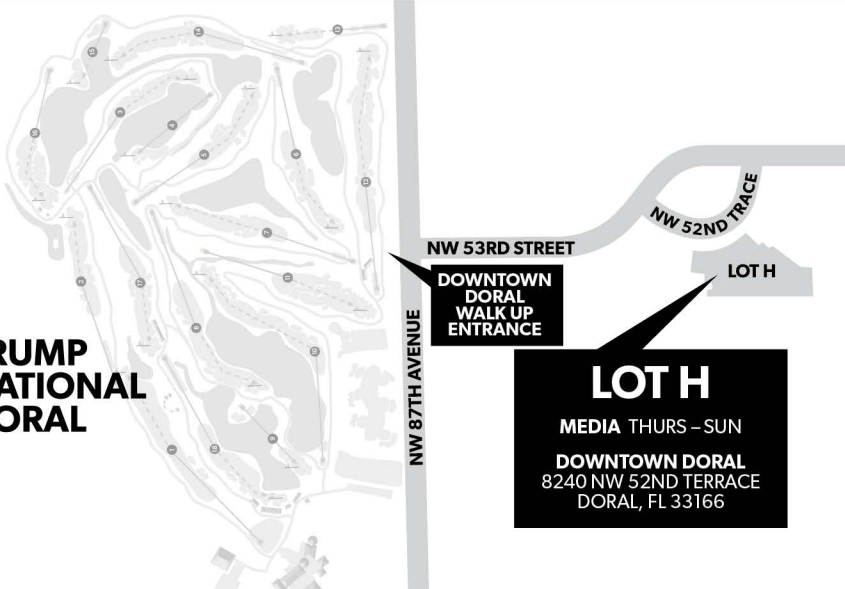

**TRUMP
NATIONAL
DORAL**

NW 53RD STREET

**DOWNTOWN
DORAL
WALK UP
ENTRANCE**

NW 52ND TRACE

LOT H

LOT H

MEDIA THURS – SUN
DOWNTOWN DORAL
8240 NW 52ND TERRACE
DORAL, FL 33166

**TOURNAMENT SHUTTLE
DROP OFF & RIDESHARE
WALK UP ENTRANCE**

NW 41ST STREET

LOT L

LOT L

NW 36TH STREET

NW 36TH STREET

LOT F

MEDIA MON – WEDS
HOSPITALITY PREFERRED THURS – SUN

CITI BANK
3750 NW 87TH AVENUE,
DORAL, FL 33178

LOT F

**RIDESHARE
DROP OFF**

NW 87TH AVENUE

LOT L

PREMIUM SAT – SUN
LEON MEDICAL CENTER
8600 NW 41ST STREET
DORAL, FL 33166

LOT J

PREMIUM THURS – SUN

DORAL CENTRAL PARK
3005 NW 92ND AVENUE,
DORAL, FL 33172

NW 92ND AVENUE

LOT J

NW 33RD STREET

OFFSITE PARKING
PASSES REQUIRED

**CADILLAC
CHAMPIONSHIP**

HIGHWAY 27

LOT G

VOLUNTEERS/VENDORS MON – SUN